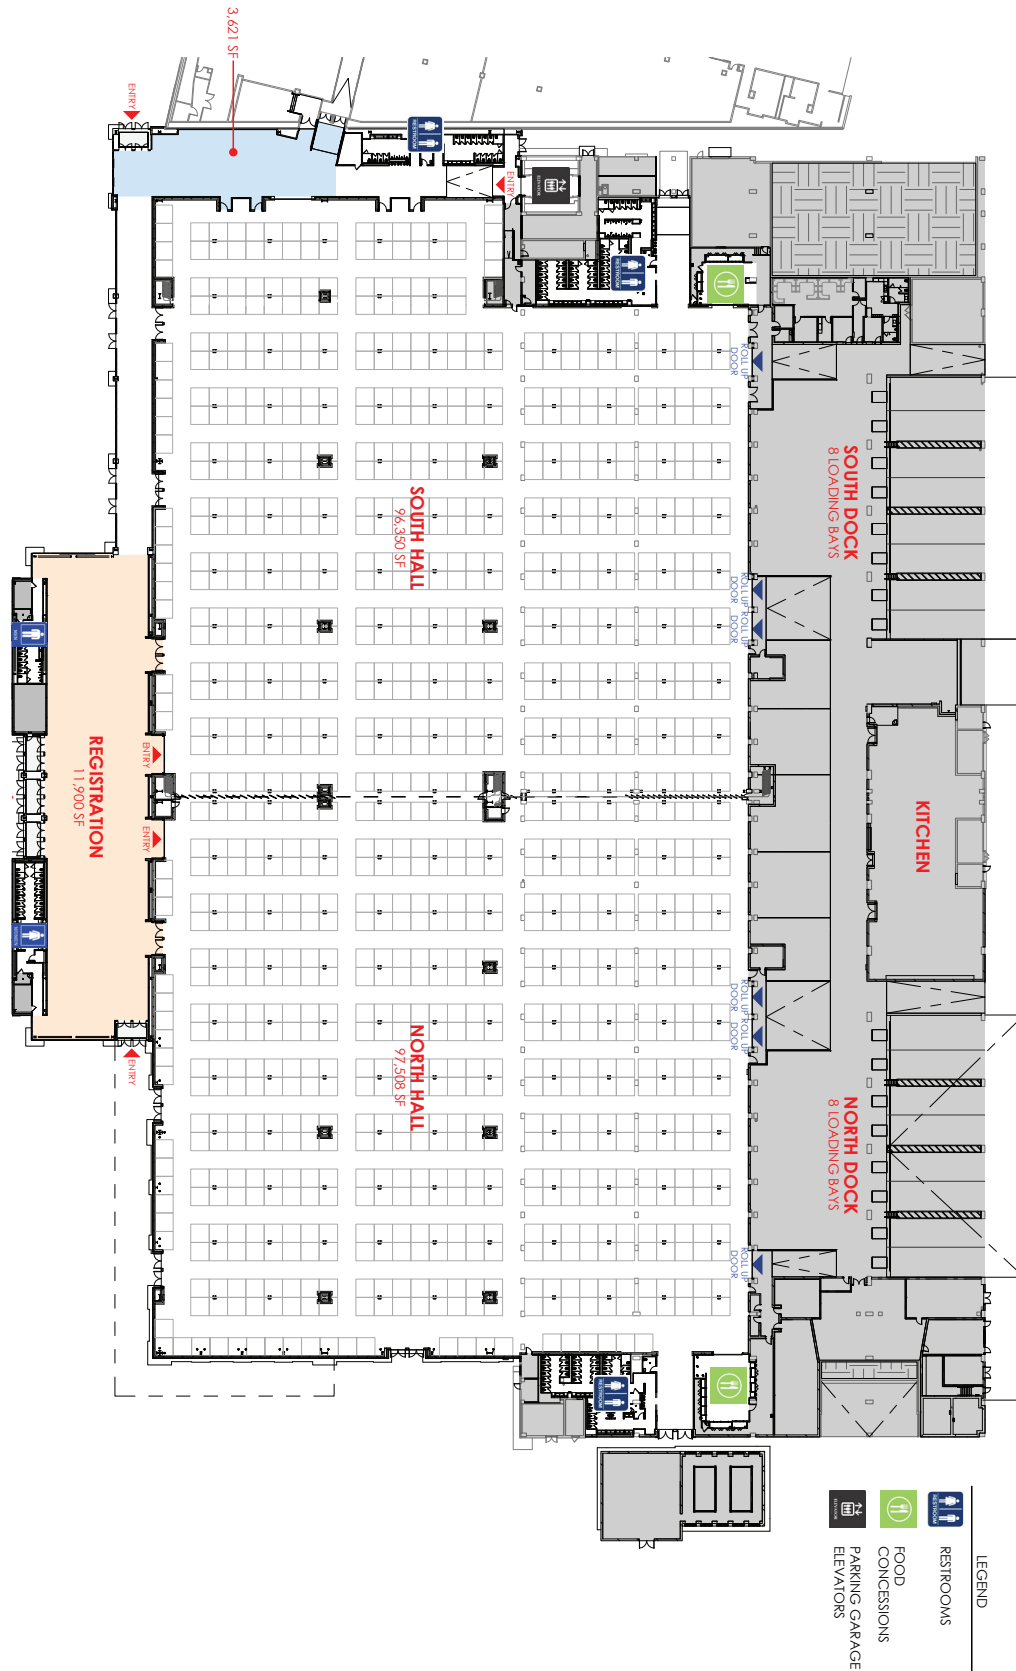

EXPO FLOORPLANS | MAX 10 X 10 BOOTHS

Book your event early.

To reserve your space, contact: events@imcenters.com or 702.599.9621