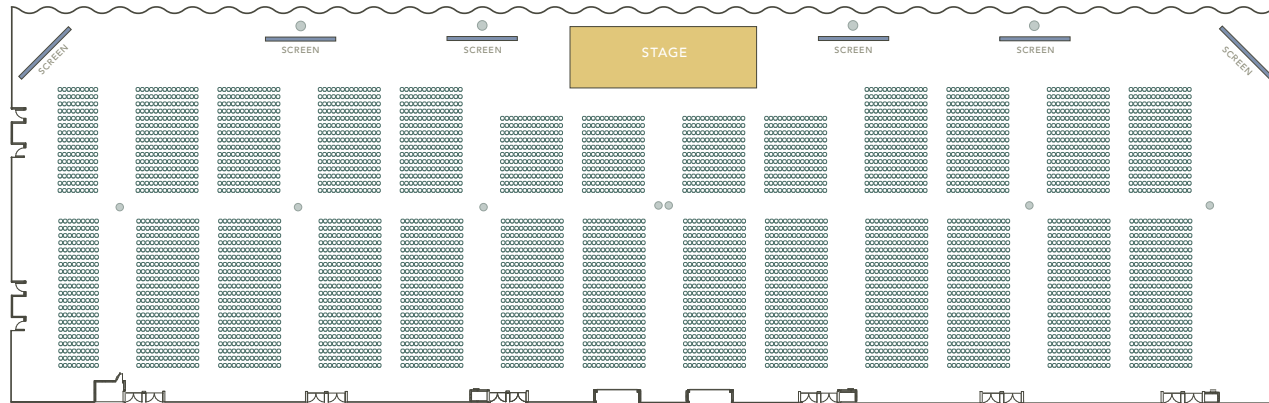

Theater Layout: North & South Halls Angled Seating | 5,695 Seats

Theater Layout: North & South Halls Straight Seating | 6,148 Seats

Theater Layout: North Hall Straight Seating | 3,024 Seats