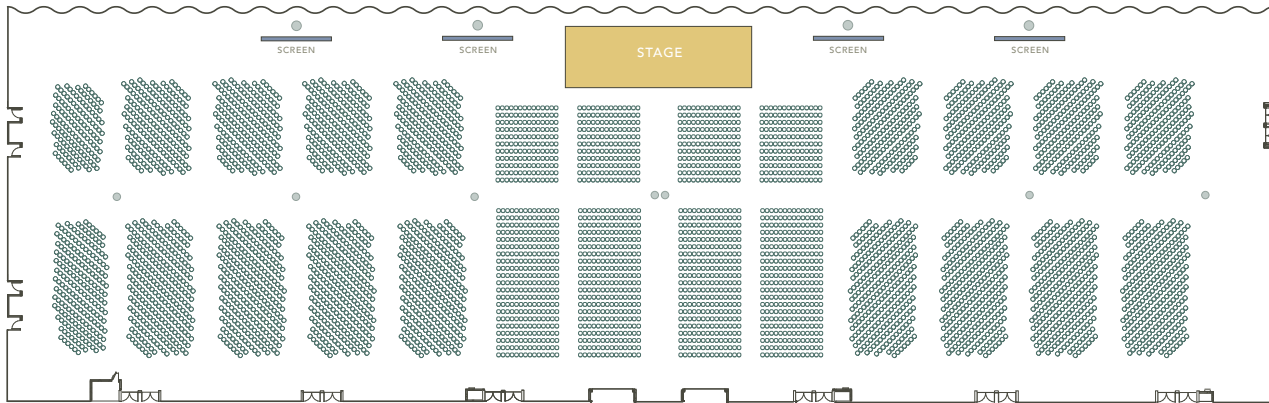

Theater Layout: North & South Halls Angled Seating | 5,695 Seats

Theater Layout: North & South Halls Straight Seating | 6,148 Seats

Theater Layout: North Hall Straight Seating | 3,024 Seats