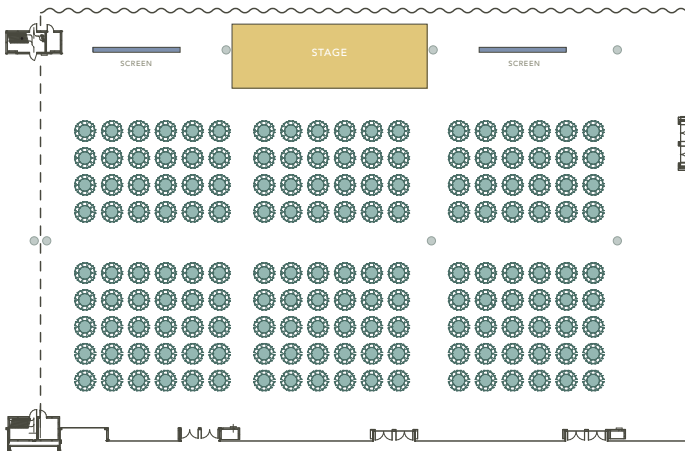

**Banquet Layout: North & South Halls** Rounds of 10 | 3,360 Seats

**Banquet Layout: North Hall** Rounds of 10 | 1,620 Seats

THE

AT WORLD MARKET CENTER LAS VEGAS

**Book your event early.**

To reserve your space, contact: [events@imcenters.com](mailto:events@imcenters.com) or 702.599.9621