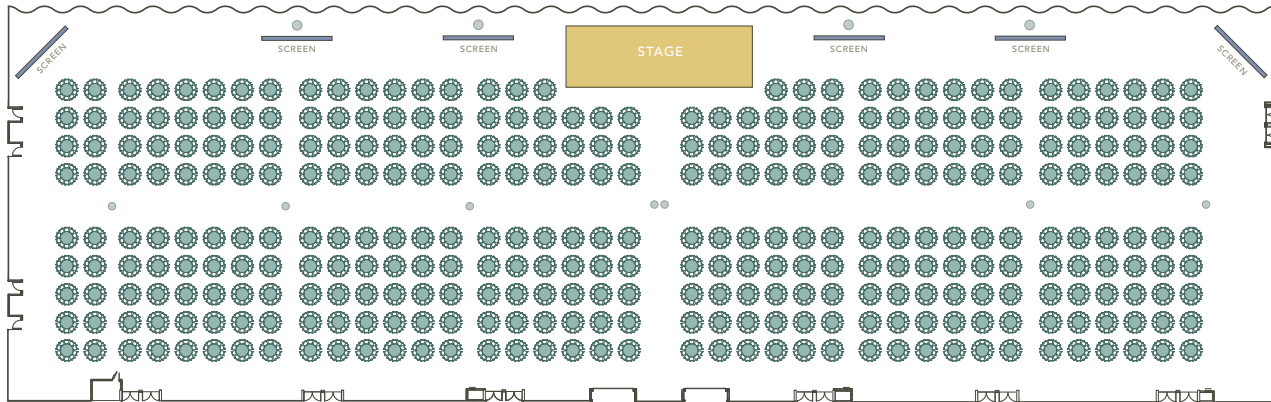

**Banquet Layout: North & South Halls** Rounds of 10 | 3,360 Seats

**Banquet Layout: North Hall** Rounds of 10 | 1,620 Seats

THE

AT WORLD MARKET CENTER LAS VEGAS

**Book your event early.**

To reserve your space, contact: [events@imcenters.com](mailto:events@imcenters.com) or 702.599.9621